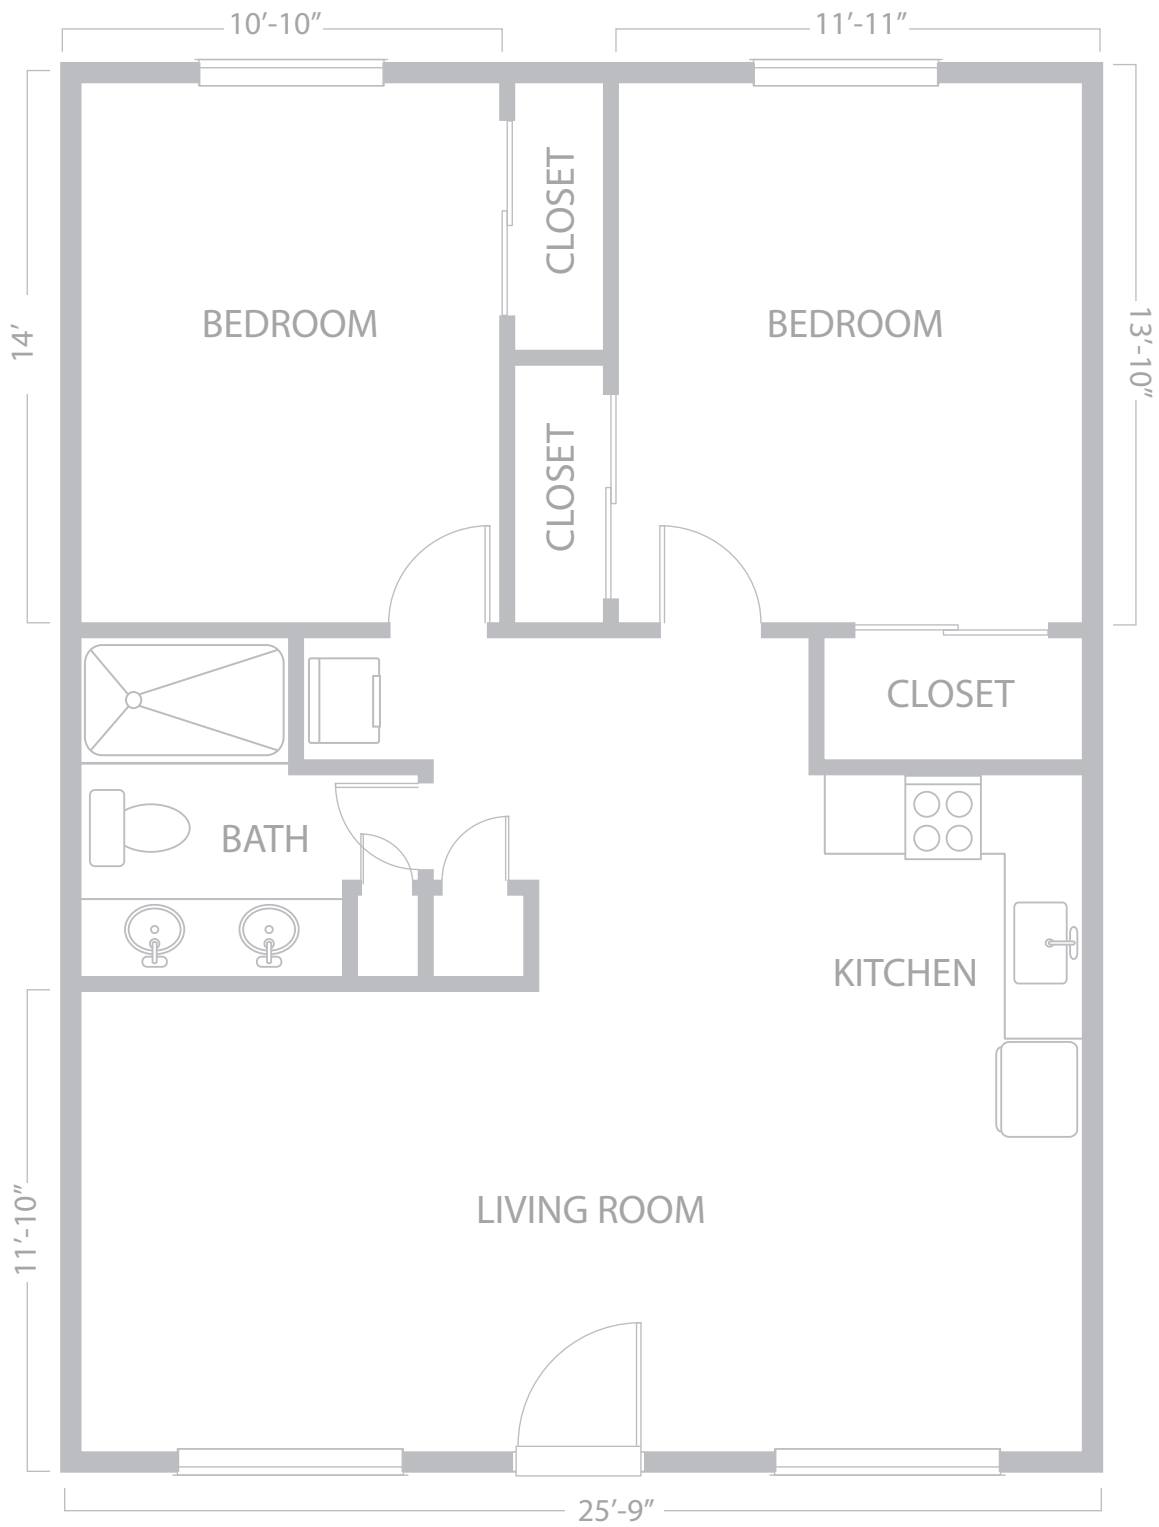

1 BEDROOM, 1 BATH 767 SQ FT

2 BEDROOM, 1 BATH 954 SQ FT